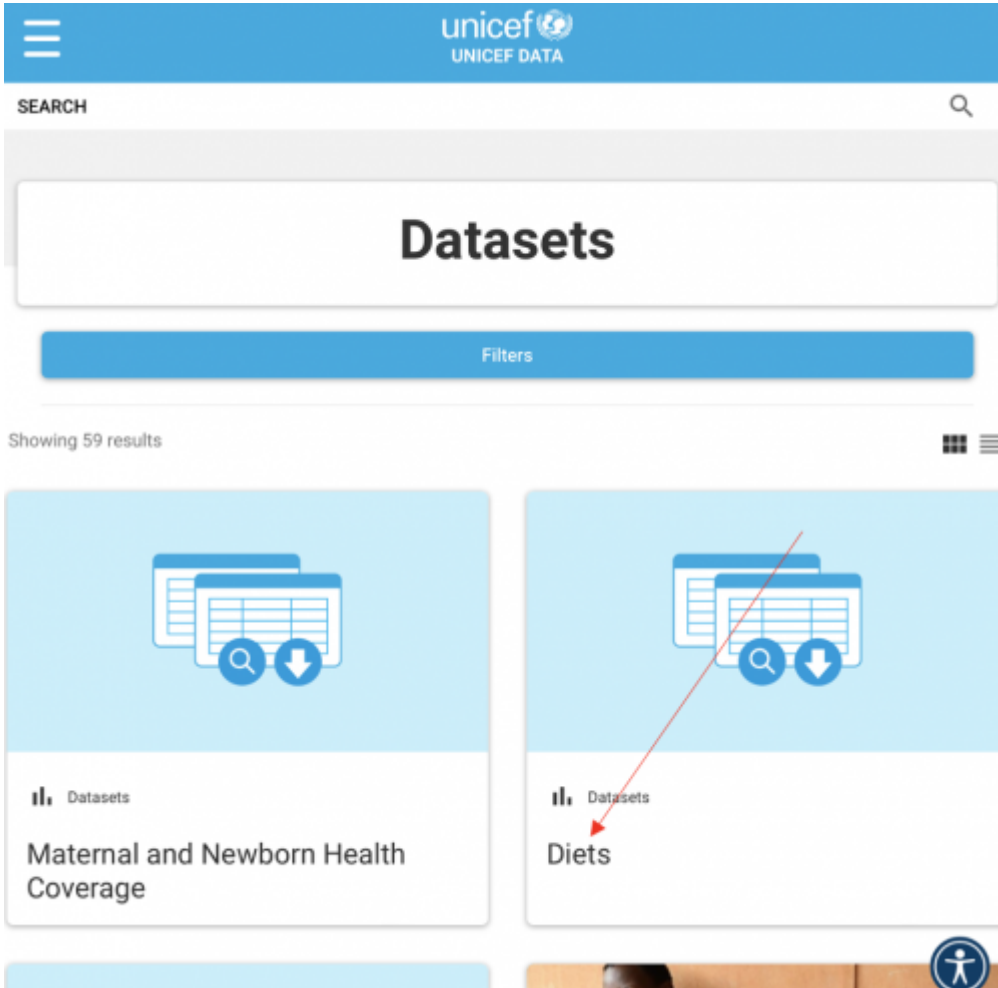

SUMMARY

UNICEF gives us import data on development related topics such as migration, mortality rates, education, diets, and more. We have used UNICEF data for series such as SeriesWSSJMPSanitationRural%Improved, SeriesModerateWasting, SeriesUNSaniTotalImproved, etc..

GENERAL PULLING INSTRUCTIONS UNICEF

1. To pull from United Nations Children's Fund (UNICEF) first navigate to their website.

UNICEF PULL IMG 01

2. The next click will depend on the indicator you are looking for. For this tutorial, I will click the text "Diets"

UNICEF PULL IMG 02

3. Multiple spreadsheets will populate. Click "Download Spreadsheet" for the indicator you are looking for. For this tutorial I will click "Download Spreadsheet" for the Unhealthy Practices indicator.