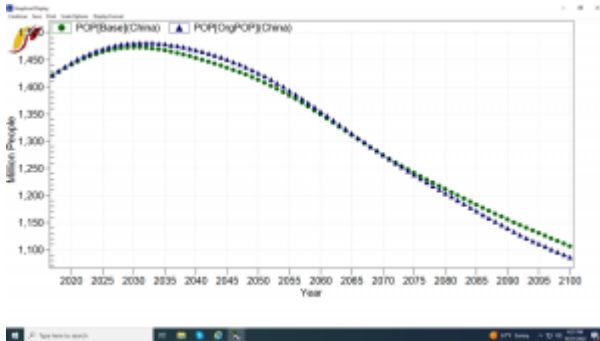

- There are a few increases too, China increased by 20M, Russia by 6M.