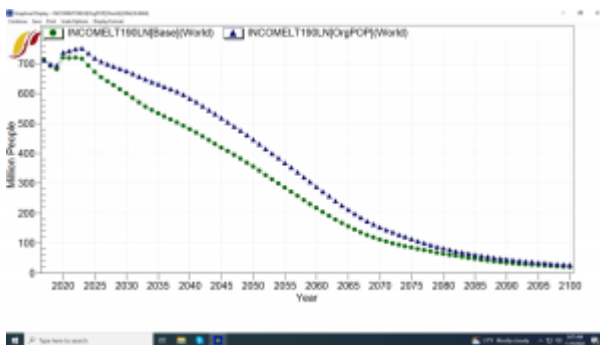

- Looking at Poverty, it looks like the end of the century numbers are very similar (7.4 Million people living in extreme poverty), but the path is now faster, it looks like the biggest difference is around 2040 with 103.5 Million people less living in extreme poverty.