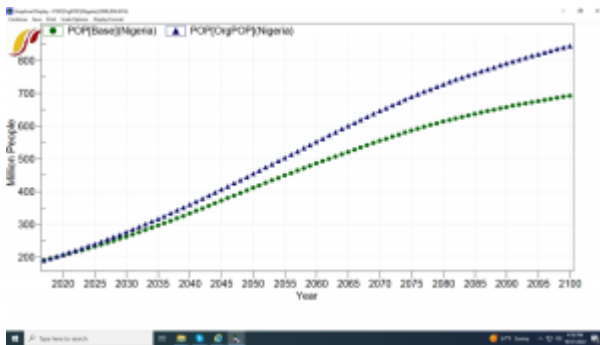

- Change the logic to compute effect on GINIDOM from temperature growth using elasticity, now using change relative to first year in Celsius.

Data Updates

- Loaded new WPP2022 Population and Fertility data.
- The world is now a little older, maybe about 0.5 years older.

- Puerto Rico is the country with the biggest increase in the base year and Eq. Guinea the one with the biggest increase by 2100.

- There have been some reductions in median age too, Syria is the biggest reduction in the base year, and UAE the biggest reduction by 2100.

- This change does have an important impact in global population, about 500 Million people less:

- About 150 Million of those are coming from Nigeria, other countries with important reductions are DRC (-63M), Angola (-40M), Ethiopia (-40M), Pakistan (-36M):