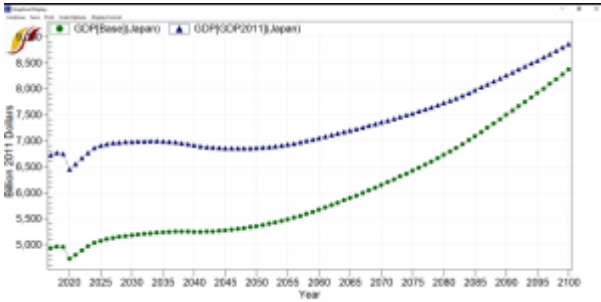

[PREVIOUS VERSION](#) | [INDEX PAGE](#) | [NEXT VERSION](#)

You can download IFs Version 7.91 IP1 at 7.91 IP1.

Interface Updates

- Updated code to load WPP2022 Population and Fertility data.

Model Updates

- Added ConstantDollarsYear to flexible change if using 2011 Dollars or 2017, new option in ifslnit.
- First results when comparing \$2011 Dollars to \$2017:

The biggest drop in the base year is in Japan, followed by Russia:

- Change the logic to compute effect on GINIDOM from temperature growth using elasticity, now using change relative to first year in Celsius.

Data Updates

- Loaded new WPP2022 Population and Fertility data.
- The world is now a little older, maybe about 0.5 years older.