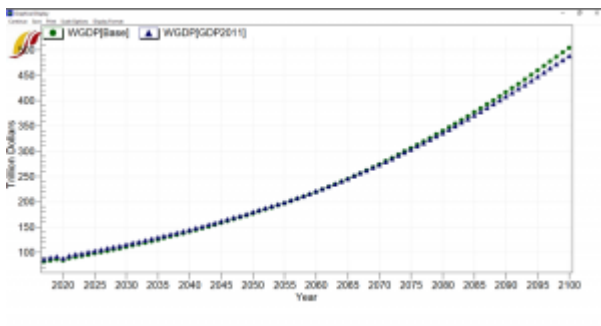

[PREVIOUS VERSION](#) | [INDEX PAGE](#) | [NEXT VERSION](#)

You can download IFs Version 7.91 IP1 at 7.91 IP1.

Interface Updates

- Updated code to load WPP2022 Population and Fertility data.

Model Updates

- Added ConstantDollarsYear to flexible change if using 2011 Dollars or 2017, new option in ifslnit.
- First results when comparing \$2011 Dollars to \$2017:

The biggest drop in the base year is in Japan, followed by Russia:

- Change the logic to compute effect on GINIDOM from temperature growth using elasticity, now using change relative to first year in Celsius.

Data Updates

- Loaded new WPP2022 Population and Fertility data.
- The world is now a little older, maybe about 0.5 years older.