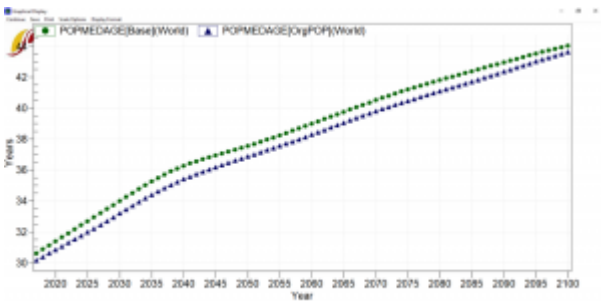

- Added ConstantDollarsYear to flexible change if using 2011 Dollars or 2017, new option in ifslnit.
- First results when comparing \$2011 Dollars to \$2017:

The biggest drop in the base year is in Japan, followed by Russia:

- Change the logic to compute effect on GINIDOM from temperature growth using elasticity, now using change relative to first year in Celsius.

Data Updates

- Loaded new WPP2022 Population and Fertility data.
- The world is now a little older, maybe about 0.5 years older.