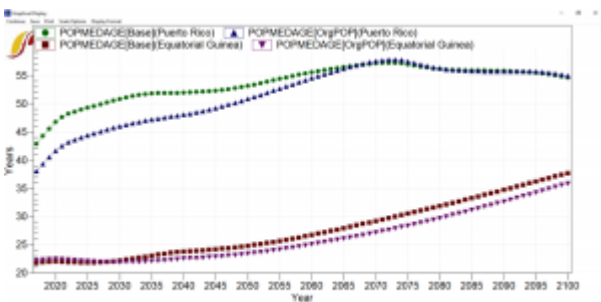

- Puerto Rico is the country with the biggest increase in the base year and Eq. Guinea the one with the biggest increase by 2100.