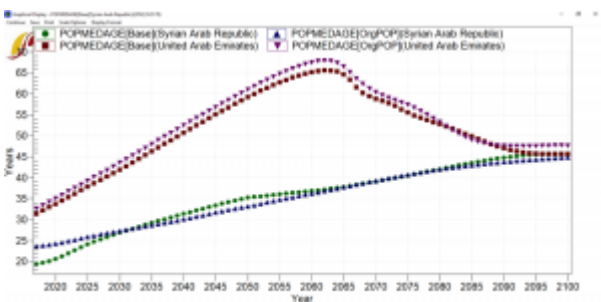

- Added ConstantDollarsYear to flexible change if using 2011 Dollars or 2017, new option in ifslnit.
- First results when comparing \$2011 Dollars to \$2017:

The biggest drop in the base year is in Japan, followed by Russia:

- Change the logic to compute effect on GINIDOM from temperature growth using elasticity, now using change relative to first year in Celsius.

Data Updates

- Loaded new WPP2022 Population and Fertility data.
- The world is now a little older, maybe about 0.5 years older.

- Puerto Rico is the country with the biggest increase in the base year and Eq. Guinea the one with the biggest increase by 2100.

- There have been some reductions in median age too, Syria is the biggest reduction in the base year, and UAE the biggest reduction by 2100.