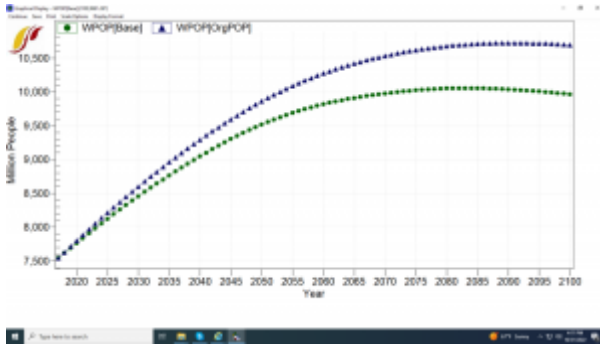

- This change does have an important impact in global population, about 500 Million people less: