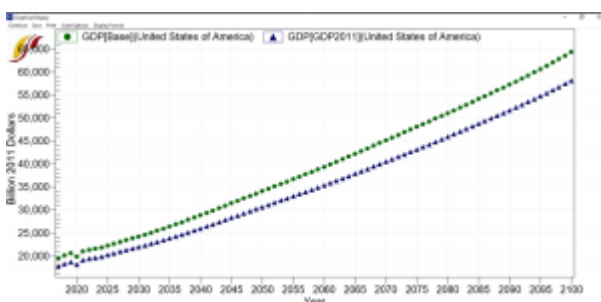

[PREVIOUS VERSION](#) | [INDEX PAGE](#) | [NEXT VERSION](#)

You can download IFs Version 7.91 IP1 at 7.91 IP1.

Interface Updates

- Updated code to load WPP2022 Population and Fertility data.

Model Updates

- Added ConstantDollarsYear to flexible change if using 2011 Dollars or 2017, new option in ifslnit.
- First results when comparing \$2011 Dollars to \$2017:

The biggest drop in the base year is in Japan, followed by Russia:

- Change the logic to compute effect on GINIDOM from temperature growth using elasticity, now using change relative to first year in Celsius.

Data Updates

- Loaded new WPP2022 Population and Fertility data.
- The world is now a little older, maybe about 0.5 years older.