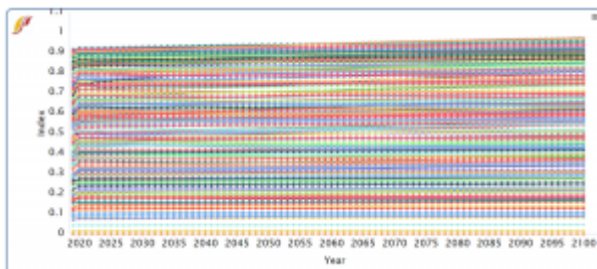

Version 8.09 (October 19th, 2023)

The printable version is no longer supported and may have rendering errors. Please update your browser bookmarks and please use the default browser print function instead.

[PREVIOUS VERSION](#) | [INDEX PAGE](#) | [NEXT VERSION](#)

You can download IFs Version 8.09 at 8.09.

Interface Updates

- Block Importing Repeated Groups.
- Reset Start Year when going to Table after setting it in Graph, it was giving incorrect years in table.
- Fix Creating of Variable List with more than 1 dimension so that it allows selection.
- Fix error when using Moving Average (GDP H+F, Lebanon).
- Update Help System.
- Fix to Display Label Options when using double or triple dimensions.
- Fix to Merge Imported Data, it was converting Nulls to blanks "".
- Fixed Education Pyramid problem when doing groups, children were not showing up.
- Fix for using Start Year that is equal to Base Year.

Model Updates

- Fixes for New Education Pre-processor.
- Implemented DEMOCPOLYARCHY, drivers are GINIDOM, INFMOR and GDPR, using constant multiplicative shift factor

Data Updates

- 31 Tables inserted & updated
  - 2 Diplo tables, 1 fixed DiME table, 1 new table SeriesPolyarchy
  - 3 fixed EdAttain tables from Barr-Lee (rolled back versions)
  - 7 updated GenderStat tables from WorldBank, age at first marriage, unpaid & informal labor