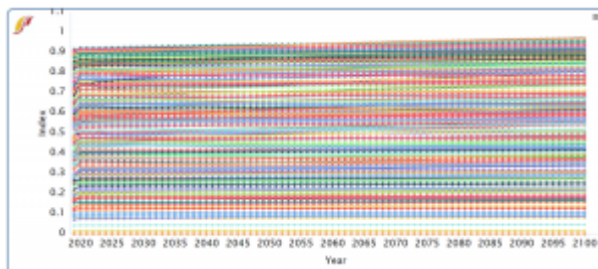

Version 8.09 (October 19th, 2023)

The printable version is no longer supported and may have rendering errors. Please update your browser bookmarks and please use the default browser print function instead.

[PREVIOUS VERSION](#) | [INDEX PAGE](#) | [NEXT VERSION](#)

You can download IFs Version 8.09 at 8.09.

Interface Updates

- Block Importing Repeated Groups.
- Reset Start Year when going to Table after setting it in Graph, it was giving incorrect years in table.
- Fix Creating of Variable List with more than 1 dimension so that it allows selection.
- Fix error when using Moving Average (GDP H+F, Lebanon).
- Update Help System.
- Fix to Display Label Options when using double or triple dimensions.
- Fix to Merge Imported Data, it was converting Nulls to blanks "".
- Fixed Education Pyramid problem when doing groups, children were not showing up.
- Fix for using Start Year that is equal to Base Year.

Model Updates

- Fixes for New Education Pre-processor.
- Implemented DEMOCPOLYARCHY, drivers are GINIDOM, INFMOR and GDPR, using constant multiplicative shift factor

Data Updates

- 31 Tables inserted & updated
  - 2 Diplo tables, 1 fixed DiME table, 1 new table SeriesPolyarchy
  - 3 fixed EdAttain tables from Barr-Lee (rolled back versions)
  - 7 updated GenderStat tables from WorldBank, age at first marriage, unpaid & informal labor