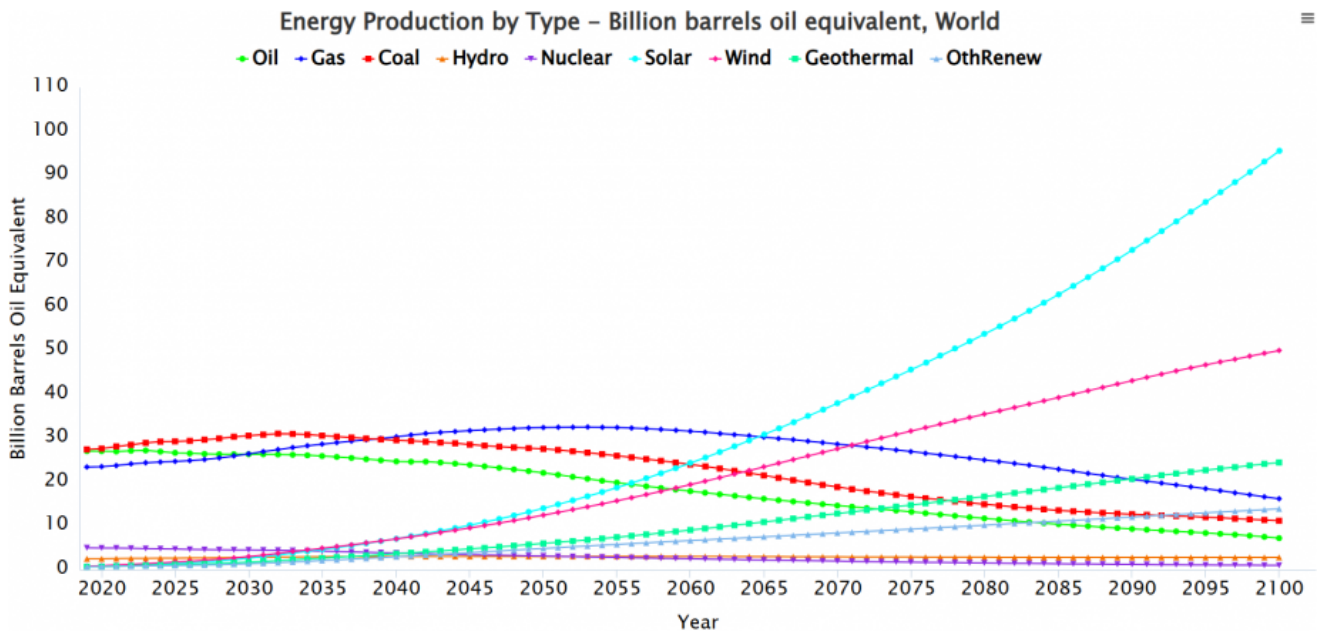

## Interface Updates

---

- Improvement to error messages in Vetting and Merge Form.
- Change to allow upload of bigger Data Import files (10 MB).
- Fix to problems updating DataDict when Merging vetted data.
- Fix to font size in Cross-Sectional Display.
- Fixing Exit Model to really kill the existing Session.
- Fix blending data points in Vetting Form.

## Model Updates

---

- Base Year = 2020.
- Added parameter `renewtoenexsw` to add ability to have proportional reductions in exports as renewable energy becomes more prominent.
- Added new renewable energy types, Solar, Wind and Geothermal.