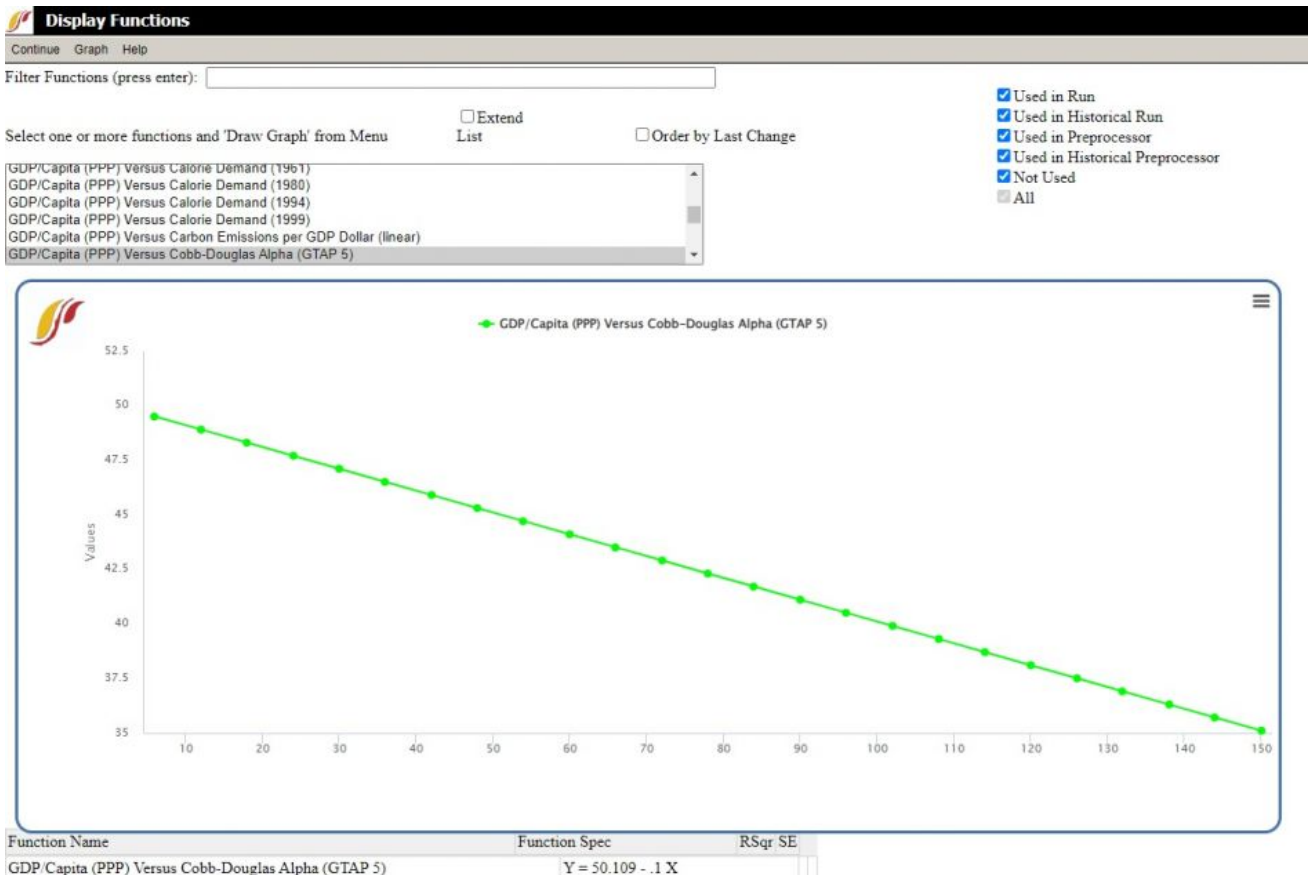

## Interface Updates

---

- Fix selecting groups from Scatter Plot, it was showing several empty rows before the groups started.
- Fix in Merge Migration Data.

## Model Updates

---

- Added elcaput1, elcaput2 to control the PID process for Capacity Utilization, which is problematic after 2100, for example for VADD(Israel, Materials), changing these parameters to 0 after 50 years helps, combined with changing elinst1 and elinst2 for IDS.
- Change in function: "GDP/Capita (PPP) Versus Cobb-Douglas Alpha (GTAP 5)" shown below.

The original function arrived at 20 when GDPPCP was around 315, and then stayed flat, producing transients in GDP growth, so we have now slowed down the reduction of Alpha by changing the coefficient of the slope from -0.1 to -0.05, which gives us more time before reaching limit levels, which have also been relaxed from 20, down to 5.